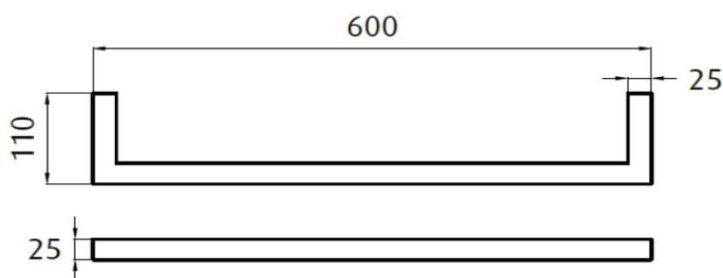

Heated Single Towel Rail 600mm SQUARE Brushed Gold PVD

Product Code: HLF6011SBG

Dimensions: 600(w) x 25(h) x 110(d) mm

Features:

- Easy To Install
- Available in 3 PVD Finishes
- 304 Grade PVD Stainless Steel
- Low Voltage power design allows for installation almost anywhere in your bathroom.

Note: Manufacturing tolerances could cause variances of ± 5 mm.

Additional Information:

- 12 Volt Electricity, 50Hz, 14 Watts
 - Available in 850mm wide
 - Right Hand Hard Wire Only
- Heated Single Rails Sold Individually
- Spacing Between Rails are 75mm or 150mm
- Minimum 2 – Maximum 4 Rails Per In Wall Fixing Kit.
- In Wall Fixing Kit MUST Be Purchased Separately (Code: H-FB)
- This rail should be installed in a landscape direction one on top of the other